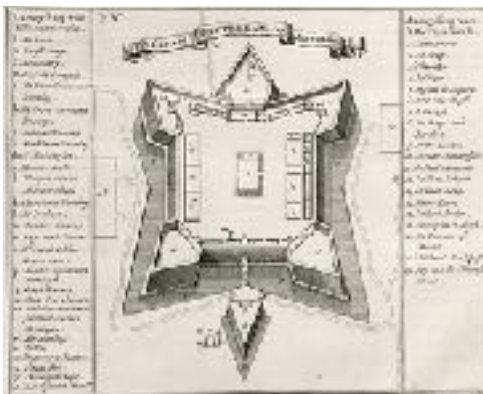

Wooden Pedestal: dimension 5.05x5.05m, materials: plywood, wood [1pcs]

Line drawing, adapted from 'Homage to the Colonies' painting from the Golden Koets: materials: steel finished painted white, presented as the shadow images, dimensions: approx. 1.5x8m. [1 pcs]. Additional lighting for creating shadow.