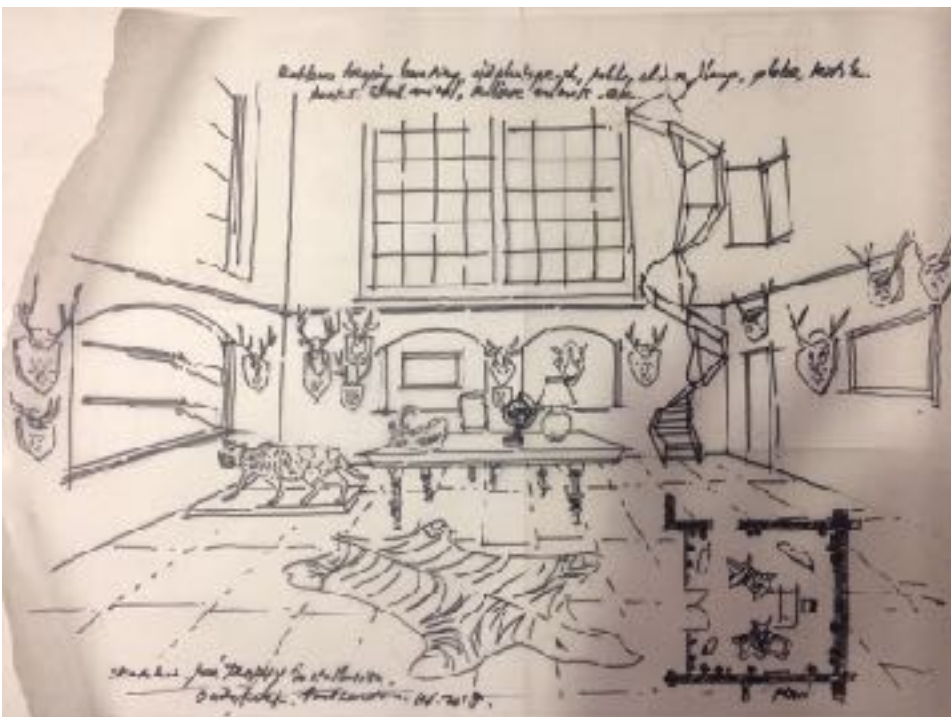

TROPHY [Rembrandt's Chamber]