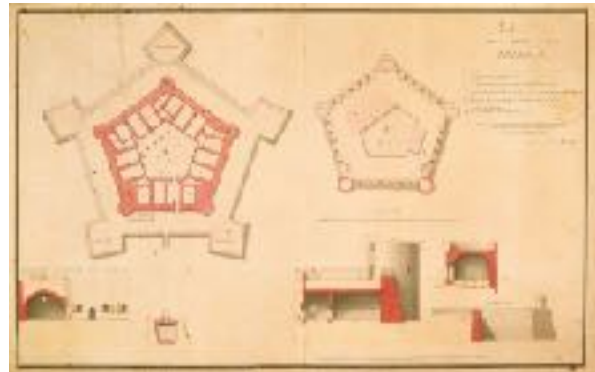

Items:

Jan Pieterzoon Coen Monuments Batavia

General Mitchiels Monument Padang

Fort Belgica, Banda Island